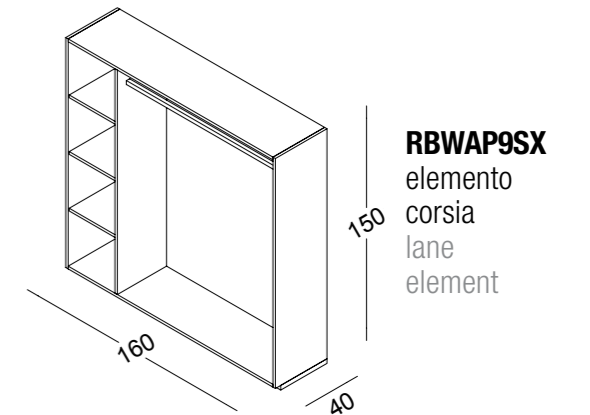

con 4 cassetti
with 4 drawers

RBWAP9DX

colonna ripiani a destra
shelves column on right

RBWAP2
 accessorio blister per RBWAP7-8-9
 blister accessory for RBWAP7-8-9

RBWAP3
 casellario cravatte per RBWAP7-8-9
 tie holder for RBWAP7-8-9

RBWAP4
 mensola inclinata 60° per RBWAP7-8-9
 60° sloping shelf for RBWAP7-8-9

RBWAP5
 mensola inclinata 20° per RBWAP7-8-9
 20° sloping shelf for RBWAP7-8-9

RBWAP8
 isola centro stanza
 middle unit

CHIPBOARD FINISHINGS