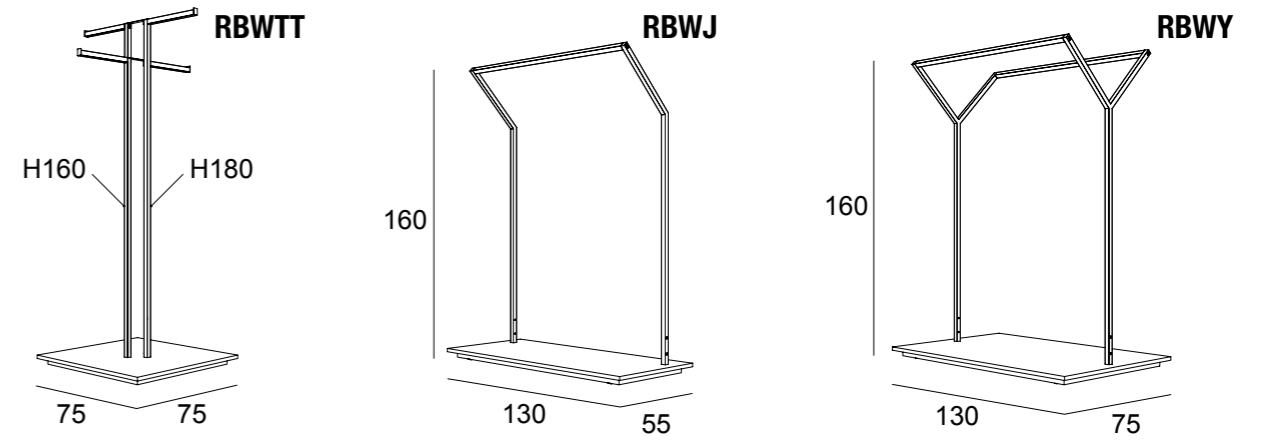

2018

RAINBOW

BRUGNOTTO®
SHOP INTERIORS

RBWM1
 mensola per RBW1-4-C-B
 shelves for RBW1-4-C-B

RBWM3
 mensola per RBW3
 shelves for RBW3

RBWM2
 mensola per RBW2
 shelves for RBW2

RBWSP2
 appenderia frontale in metallo
 da applicare su RBWSP1-4
 frontal hanging bar in metal
 to put on RBWSP1-4