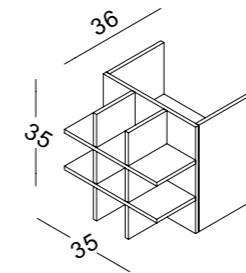

con 4 cassetti
with 4 drawers

RBWAP9DX

colonna ripiani a destra
shelves column on right

RBWAP2
 accessorio blister per RBWAP7-8-9
 blister accessory for RBWAP7-8-9

RBWAP3
 casellario cravatte per RBWAP7-8-9
 tie holder for RBWAP7-8-9

RBWAP4
 mensola inclinata 60° per RBWAP7-8-9
 60° sloping shelf for RBWAP7-8-9

RBWAP5
 mensola inclinata 20° per RBWAP7-8-9
 20° sloping shelf for RBWAP7-8-9

RBWAP8
 isola centro stanza
 middle unit

CHIPBOARD FINISHINGS