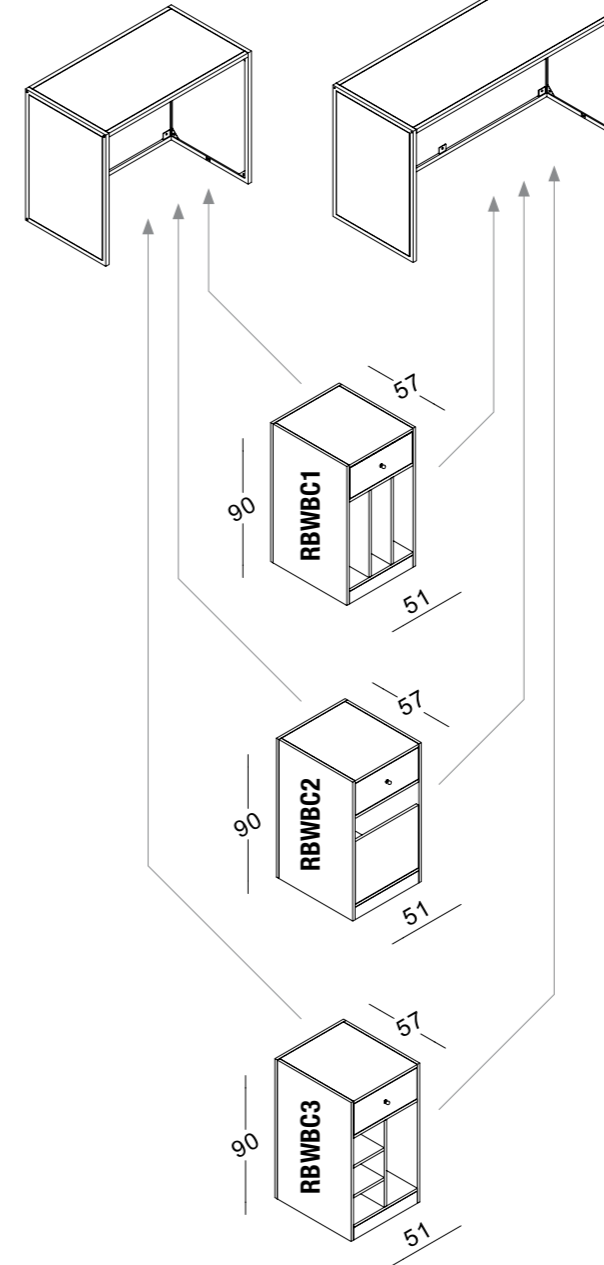

2018

RAINBOW

BRUGNOTTO®
SHOP INTERIORS

RBWM1
 mensola per RBW1-4-C-B
 shelves for RBW1-4-C-B

RBWM3
 mensola per RBW3
 shelves for RBW3

RBWM2
 mensola per RBW2
 shelves for RBW2

RBWSP2
 appenderia frontale in metallo
 da applicare su RBWSP1-4
 frontal hanging bar in metal
 to put on RBWSP1-4

RBWSPM
 montante in metallo con cremagliera posteriore
 metal upright with rack on back

appenderie capo spalla in metallo
 hanging rails in metal

RBWSP1

RBWSP5

mensole in nobilitato
 shelves in chipboard

RBWSP4

RBWSP6

mensole in metallo
 shelves in metal

RBWSP3

RBWSP7

RBWBCS1

RBWBCS2

RBWBCS1 / RBWBCS2

rivestimento banco cassa, struttura in ferro con pannelli piano, frontale e fianchi in nobilitato
cash counter cover, iron structure with top, frontal and side panels in chipboard

RBWBC1
modulo borse
shopping bag
module

RBWBC2
modulo grucce
hangers bin
module

RBWBC3
modulo pc
pc module

RBWT1

RBWT2

RBWT3

RBWAP1M
mensola per RBWAP1
shelves for RBWAP1

RBWAP2M
mensola per RBWAP2
shelves for RBWAP2