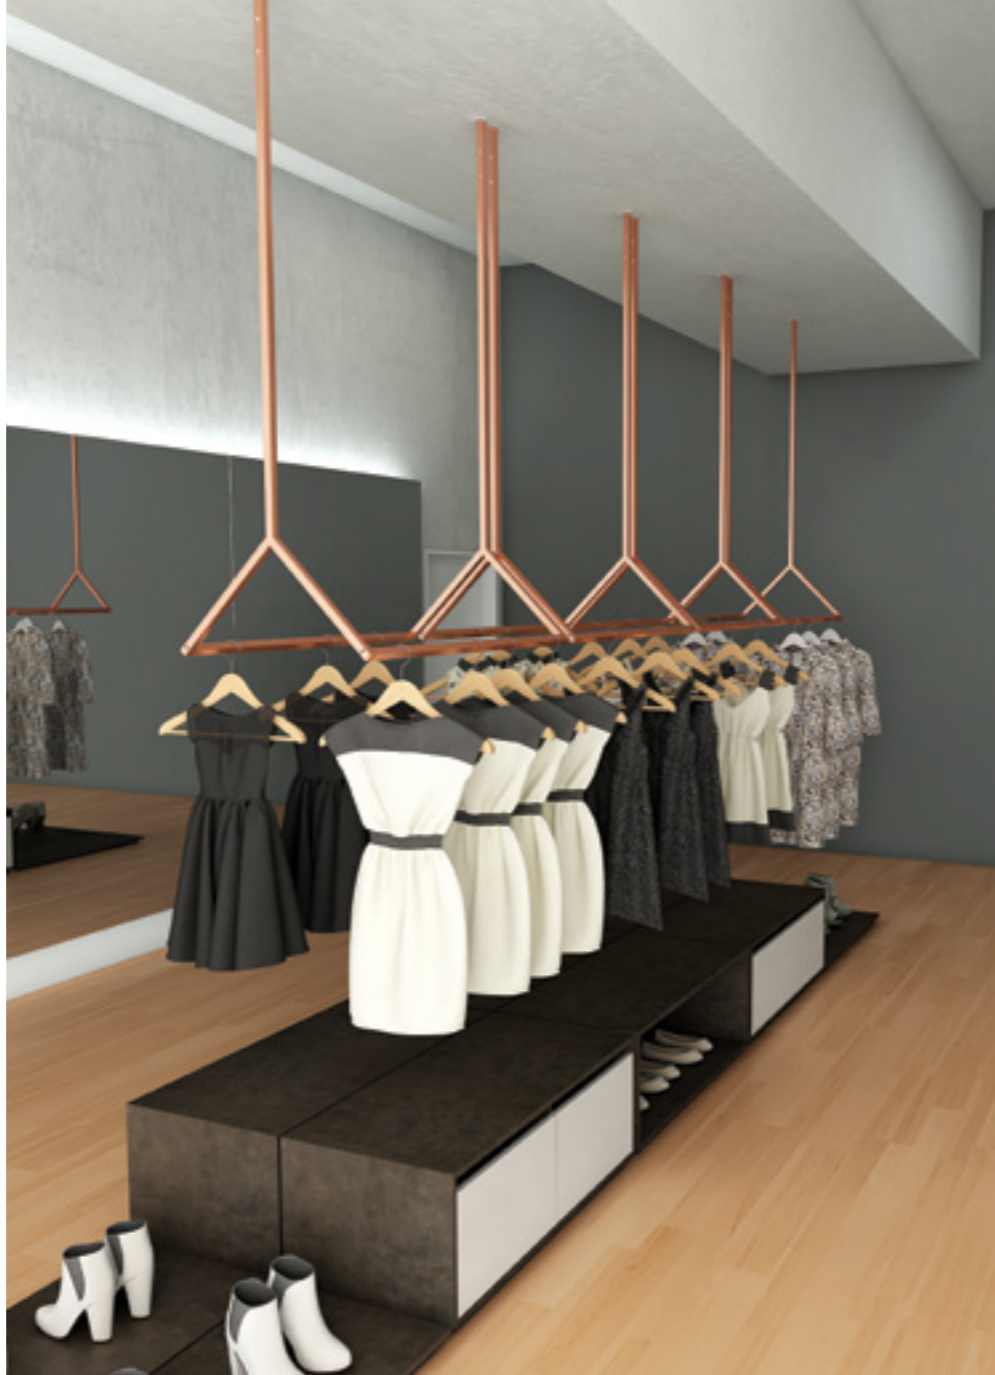

2018

RAINBOW

BRUGNOTTO®
SHOP INTERIORS

RBWM1
 mensola per RBW1-4-C-B
 shelves for RBW1-4-C-B

RBWM3
 mensola per RBW3
 shelves for RBW3

RBWM2
 mensola per RBW2
 shelves for RBW2

RBWSP2
 appenderia frontale in metallo
 da applicare su RBWSP1-4
 frontal hanging bar in metal
 to put on RBWSP1-4

RBWSPM
 montante in metallo con cremagliera posteriore
 metal upright with rack on back

appenderie capo spalla in metallo
 hanging rails in metal

RBWSP1

RBWSP5

mensole in nobilitato
 shelves in chipboard

RBWSP4