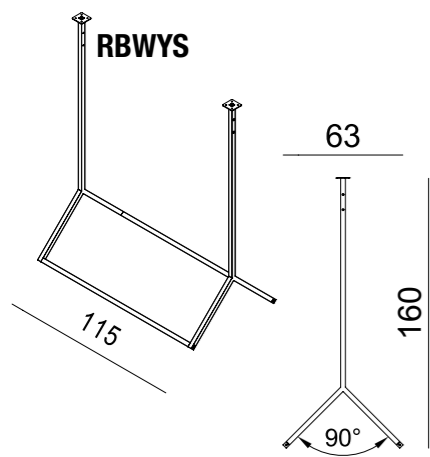

2018

RAINBOW

BRUGNOTTO®
SHOP INTERIORS

RBWM1
 mensola per RBW1-4-C-B
 shelves for RBW1-4-C-B

RBWM3
 mensola per RBW3
 shelves for RBW3

RBWM2
 mensola per RBW2
 shelves for RBW2

RBWSP2
 appenderia frontale in metallo
 da applicare su RBWSP1-4
 frontal hanging bar in metal
 to put on RBWSP1-4