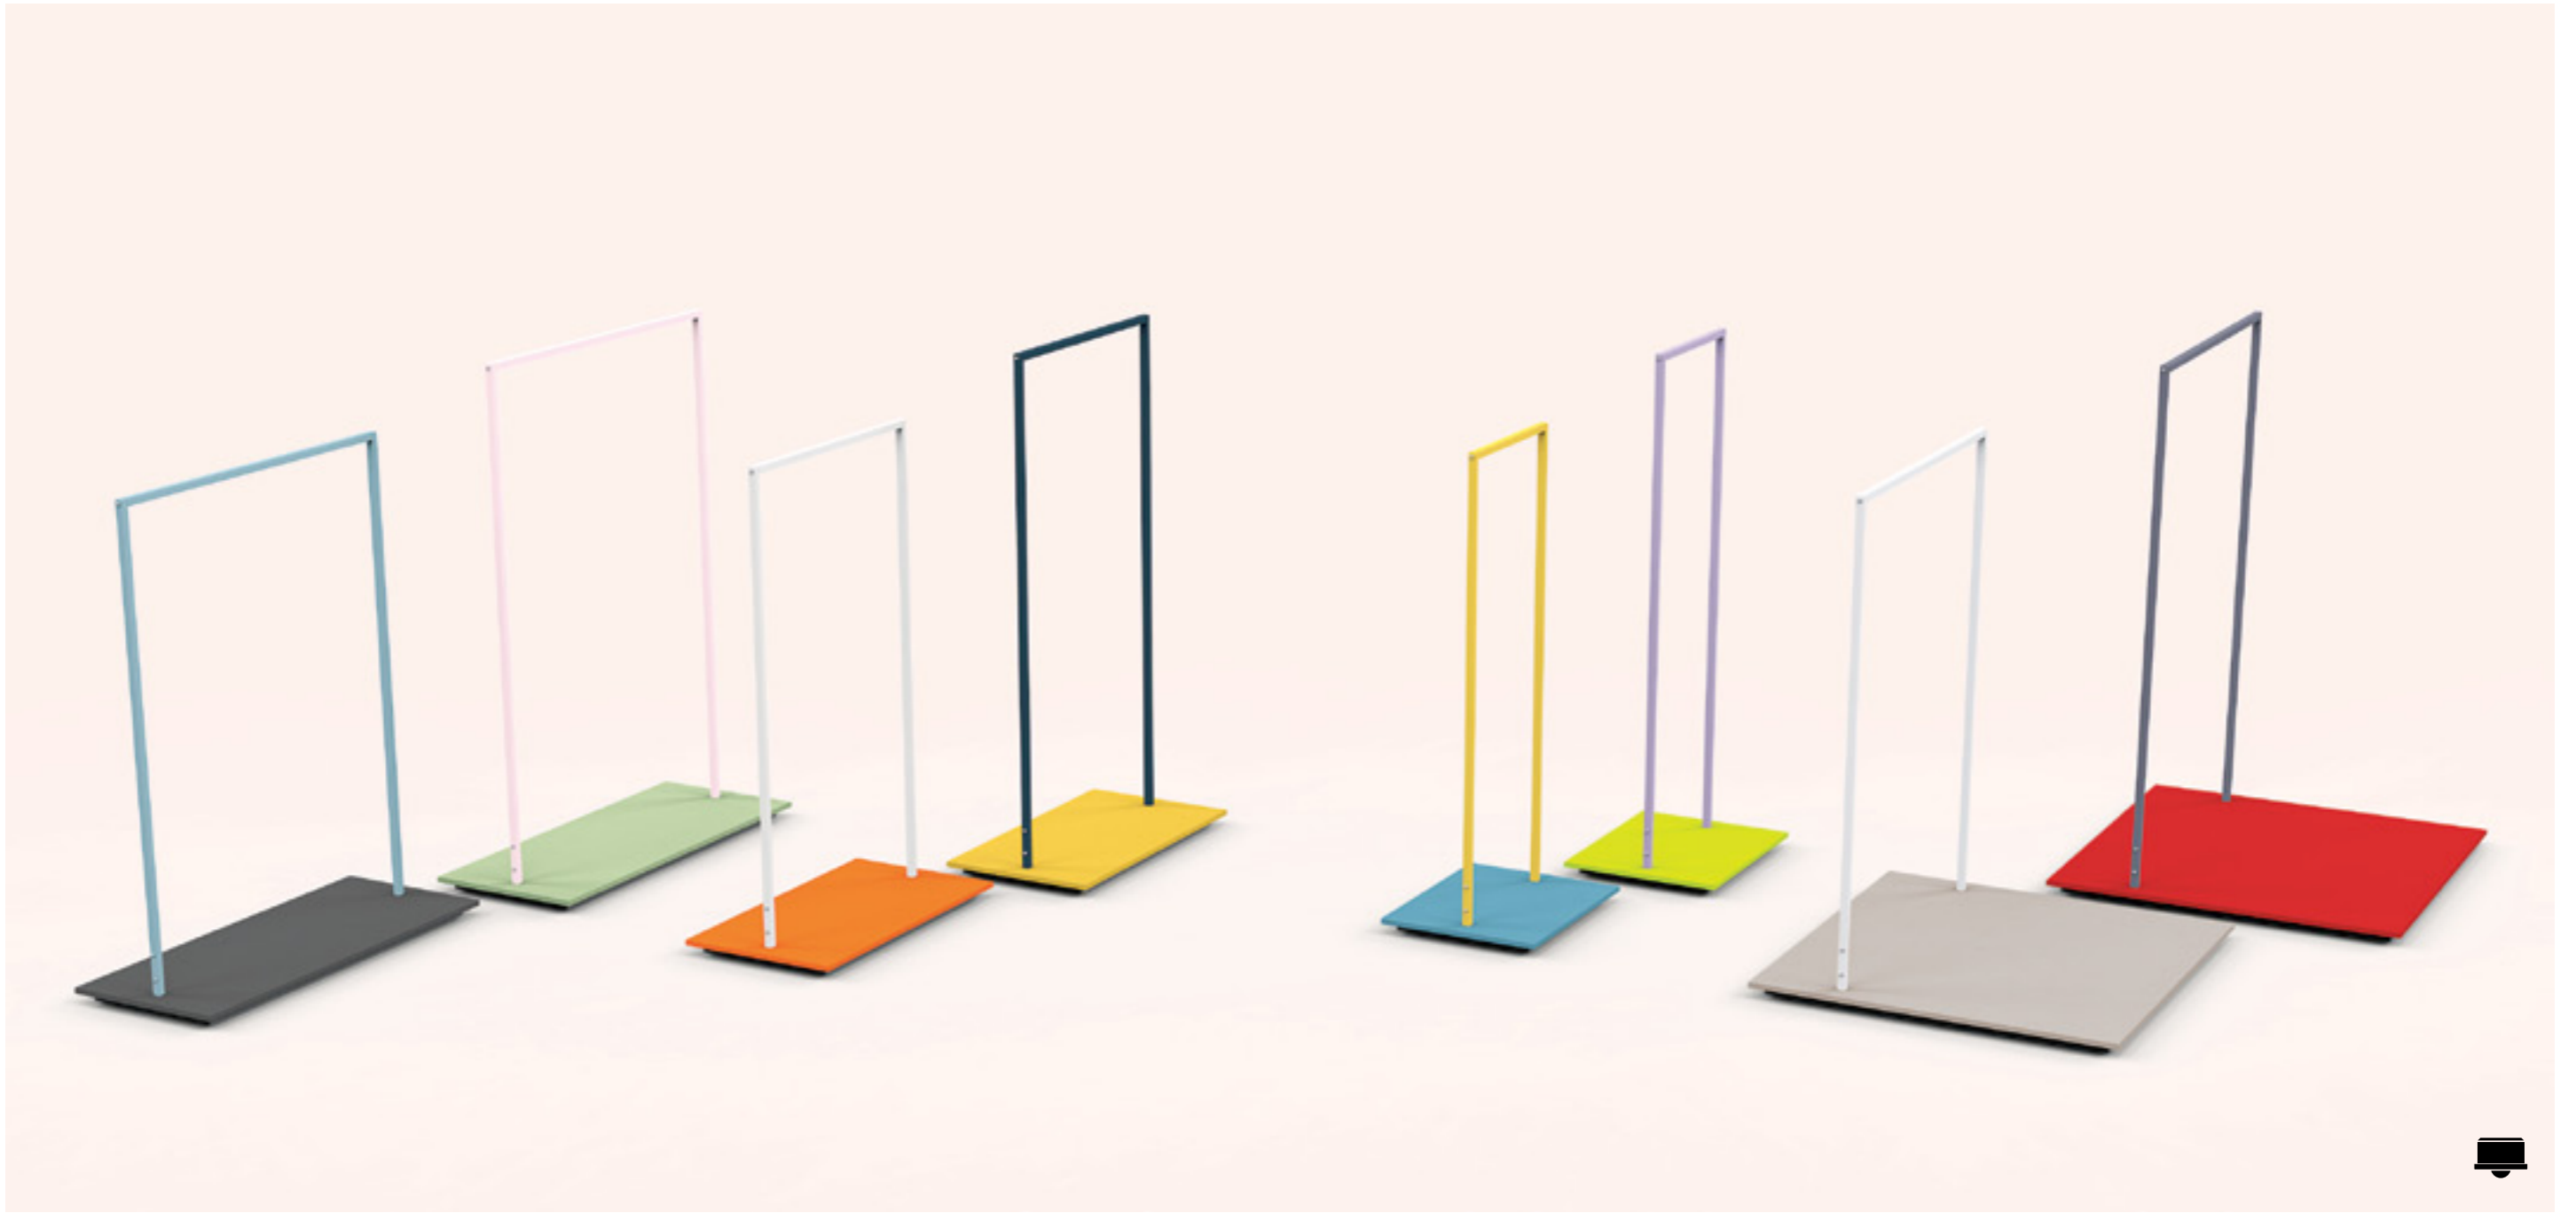

2018

RAINBOW

BRUGNOTTO®
SHOP INTERIORS

RBWM1
 mensola per RBW1-4-C-B
 shelves for RBW1-4-C-B

RBWM3
 mensola per RBW3
 shelves for RBW3

RBWM2
 mensola per RBW2
 shelves for RBW2

RBWSP2
 appenderia frontale in metallo
 da applicare su RBWSP1-4
 frontal hanging bar in metal
 to put on RBWSP1-4