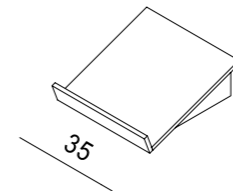

RBWAP4
 mensola inclinata 60° per RBWAP7-8-9
 60° sloping shelf for RBWAP7-8-9

RBWAP5
 mensola inclinata 20° per RBWAP7-8-9
 20° sloping shelf for RBWAP7-8-9

RBWAP8
 isola centro stanza
 middle unit

CHIPBOARD FINISHINGS