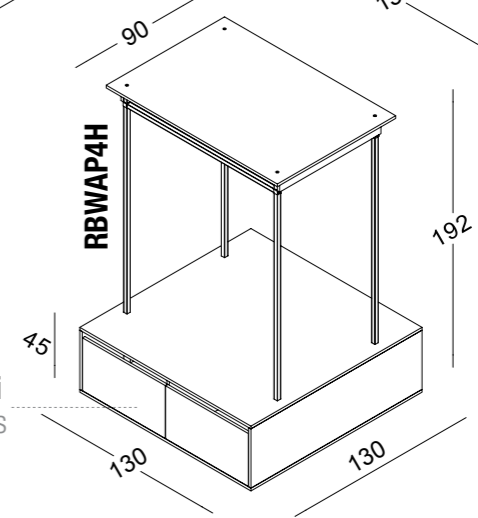

RBWSP6

mensole in metallo
 shelves in metal

RBWSP3

RBWSP7

RBWBCS1

RBWBCS2

RBWBCS1 / RBWBCS2

rivestimento banco cassa, struttura in ferro con pannelli piano, frontale e fianchi in nobilitato
cash counter cover, iron structure with top, frontal and side panels in chipboard

RBWBC1
modulo borse
shopping bag
module

RBWBC2
modulo grucce
hangers bin
module

RBWBC3
modulo pc
pc module

RBWT1

RBWT2

RBWT3

RBWAP1M
mensola per RBWAP1
shelves for RBWAP1

RBWAP2M
mensola per RBWAP2
shelves for RBWAP2