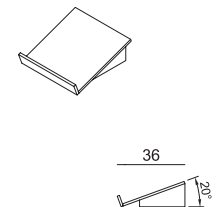

ARTIKEL CODE				
RBWAP12/N	Display unit in matt chipboard. With 6 simple hooks in metal. L.80xP.40xH.150cm			€ 395,00
RBWAP12/L	Display unit in glossy chipboard (WHITE/BLACK). With 6 simple hooks in metal. L.80xP.40xH.150cm			€ 475,00
ACCESSORIES FOR FOLDED-HANGING GARMENT ELEMENTS				
RBWAPA2/N	Accessory in matt chipboard, with 3 simple hooks in metal, for RBWAP7-8-9. L.35xP.35xH.35cm			€ 115,00
RBWAPA2/L	Accessory in glossy chipboard (WHITE/BLACK), with 3 simple hooks in metal, for RBWAP7-8-9. L.35xP.35xH.35cm			€ 120,00
RBWAPA3/N	Accessory in matt chipboard, with compartments, for RBWAP7-8-9. L.35xP.36xH.35cm			€ 90,00
RBWAPA3/L	Accessory in glossy chipboard (WHITE/BLACK), with compartments, for RBWAP7-8-9. L.35xP.35xH.35cm			€ 100,00
RBWAPA4/N	60° sloping shelf in matt chipboard, for RBWAP7-8-9. L.35xP.36xH.35cm			€ 75,00
RBWAPA4/L	60° sloping shelf in glossy chipboard (WHITE/BLACK), for RBWAP7-8-9. L.35xP.36xH.35cm			€ 80,00
RBWAPA5/N	20° sloping shelf in matt chipboard, for RBWAP7-8-9. L.35xP.36xH.14cm			€ 75,00
RBWAPA5/L	20° sloping shelf in glossy chipboard (WHITE/BLACK), for RBWAP7-8-9. L.35xP.36xH.14cm			€ 80,00