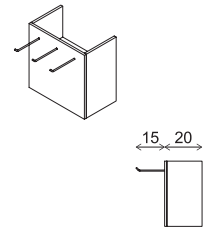

ARTIKEL CODE				
RBWAP12/N	Display unit in matt chipboard. With 6 simple hooks in metal. L.80xP.40xH.150cm			€ 395,00
RBWAP12/L	Display unit in glossy chipboard (WHITE/BLACK). With 6 simple hooks in metal. L.80xP.40xH.150cm			€ 475,00
ACCESSORIES FOR FOLDED-HANGING GARMENT ELEMENTS				
RBWAPA2/N	Accessory in matt chipboard, with 3 simple hooks in metal, for RBWAP7-8-9. L.35xP.35xH.35cm			€ 115,00
RBWAPA2/L	Accessory in glossy chipboard (WHITE/BLACK), with 3 simple hooks in metal, for RBWAP7-8-9. L.35xP.35xH.35cm			€ 120,00
RBWAPA3/N	Accessory in matt chipboard, with compartments, for RBWAP7-8-9. L.35xP.36xH.35cm			€ 90,00
RBWAPA3/L	Accessory in glossy chipboard (WHITE/BLACK), with compartments, for RBWAP7-8-9. L.35xP.35xH.35cm			€ 100,00
RBWAPA4/N	60° sloping shelf in matt chipboard, for RBWAP7-8-9. L.35xP.36xH.35cm			€ 75,00
RBWAPA4/L	60° sloping shelf in glossy chipboard (WHITE/BLACK), for RBWAP7-8-9. L.35xP.36xH.35cm			€ 80,00
RBWAPA5/N	20° sloping shelf in matt chipboard, for RBWAP7-8-9. L.35xP.36xH.14cm			€ 75,00
RBWAPA5/L	20° sloping shelf in glossy chipboard (WHITE/BLACK), for RBWAP7-8-9. L.35xP.36xH.14cm			€ 80,00