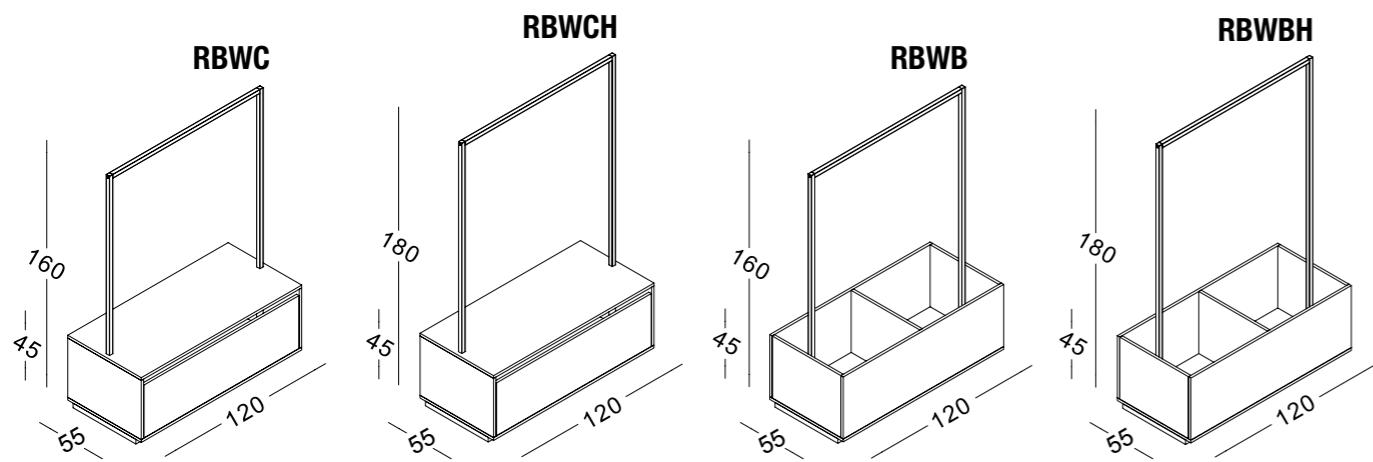

2018

RAINBOW

BRUGNOTTO®
SHOP INTERIORS

RBWM1
 mensola per RBW1-4-C-B
 shelves for RBW1-4-C-B

RBWM3
 mensola per RBW3
 shelves for RBW3

RBWM2
 mensola per RBW2
 shelves for RBW2

RBWSP2
 appenderia frontale in metallo
 da applicare su RBWSP1-4
 frontal hanging bar in metal
 to put on RBWSP1-4

RBWSPM
 montante in metallo con cremagliera posteriore
 metal upright with rack on back

appenderie capo spalla in metallo
 hanging rails in metal

RBWSP1

RBWSP5

mensole in nobilitato
 shelves in chipboard

RBWSP4