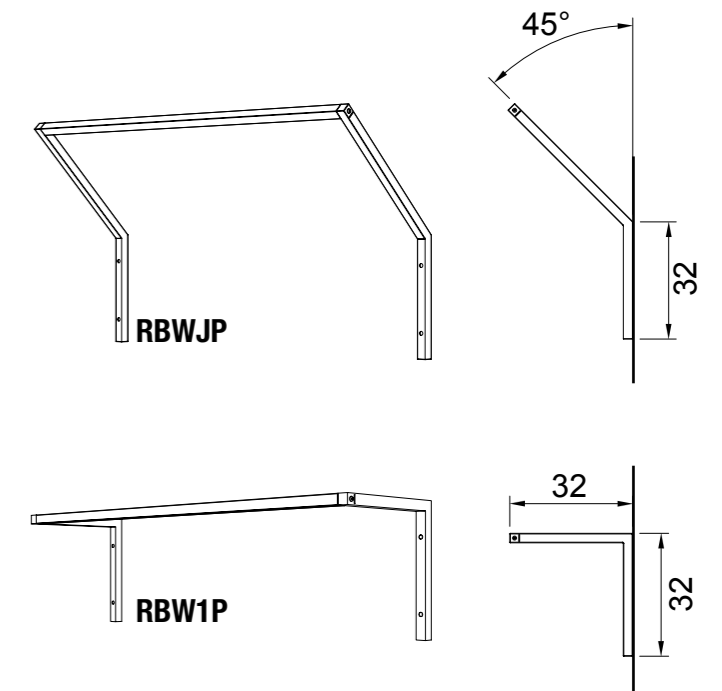

2018

RAINBOW

BRUGNOTTO®
SHOP INTERIORS

RBWM1
 mensola per RBW1-4-C-B
 shelves for RBW1-4-C-B

RBWM3
 mensola per RBW3
 shelves for RBW3

RBWM2
 mensola per RBW2
 shelves for RBW2

RBWSP2
 appenderia frontale in metallo
 da applicare su RBWSP1-4
 frontal hanging bar in metal
 to put on RBWSP1-4

RBWSP6

mensole in metallo
 shelves in metal

RBWSP3

RBWSP7

RBWBCS1

RBWBCS2

RBWBCS1 / RBWBCS2

rivestimento banco cassa, struttura in ferro con pannelli piano, frontale e fianchi in nobilitato
cash counter cover, iron structure with top, frontal and side panels in chipboard