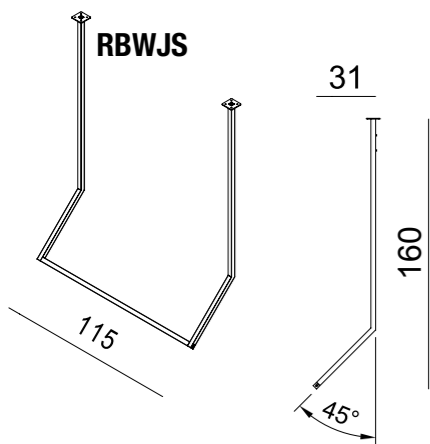

2018

RAINBOW

BRUGNOTTO®
SHOP INTERIORS

RBWM1
 mensola per RBW1-4-C-B
 shelves for RBW1-4-C-B

RBWM3
 mensola per RBW3
 shelves for RBW3

RBWM2
 mensola per RBW2
 shelves for RBW2

RBWSP2
 appenderia frontale in metallo
 da applicare su RBWSP1-4
 frontal hanging bar in metal
 to put on RBWSP1-4