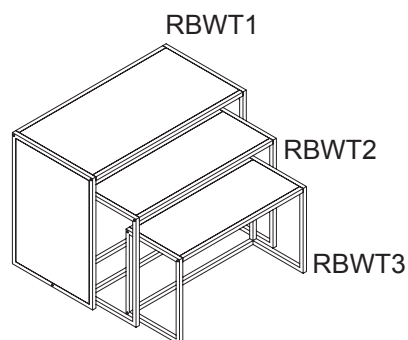

ARTIKEL CODE				
TABLES				
RBWT1/N	<i>Big presentation table. Frame in metal, wooden structure in matt chipboard. L.120xP.60xH.85cm</i>	TO/TB/BO/NO	€ 495,00	
		OL	€ 795,00	
		OS	by request	
RBWT1/L	<i>Big presentation table. Frame in metal, wooden structure in glossy chipboard (WHITE/BLACK). L.120xP.60xH.85cm</i>	TO/TB/BO/NO	€ 555,00	
		OL	€ 855,00	
		OS	by request	
RBWT2/N	<i>Medium presentation table. Frame in metal, top in matt chipboard. L.110xP.40xH.70cm</i>	TO/TB/BO/NO	€ 395,00	
		OL	€ 645,00	
		OS	by request	
RBWT2/L	<i>Medium presentation table. Frame in metal, top in glossy chipboard (WHITE/BLACK). L.110xP.40xH.70cm</i>	TO/TB/BO/NO	€ 420,00	
		OL	€ 670,00	
		OS	by request	
RBWT3/N	<i>Small presentation table. Frame in metal, top in matt chipboard. L.100xP.40xH.55cm</i>	TO/TB/BO/NO	€ 355,00	
		OL	by request	
		OS	by request	
RBWT3/L	<i>Small presentation table. Frame in metal, top in glossy chipboard (WHITE/BLACK). L.100xP.40xH.55cm</i>	TO/TB/BO/NO	€ 375,00	
		OL	by request	
		OS	by request	

WWW.ALBEX.NL

+31 (0)30 - 634 4040

WWW.ALBEX.SHOP

**Showroom:
Voorveste 9 / 3992 DC Houten (Utrecht)**