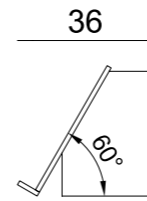

RBWAP4
 mensola inclinata 60° per RBWAP7-8-9
 60° sloping shelf for RBWAP7-8-9

RBWAP5
 mensola inclinata 20° per RBWAP7-8-9
 20° sloping shelf for RBWAP7-8-9

RBWAP8
 isola centro stanza
 middle unit

CHIPBOARD FINISHINGS