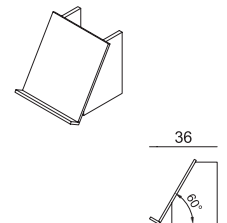

ARTIKEL CODE				
RBWAP12/N	Display unit in matt chipboard. With 6 simple hooks in metal. L.80xP.40xH.150cm			€ 395,00
RBWAP12/L	Display unit in glossy chipboard (WHITE/BLACK). With 6 simple hooks in metal. L.80xP.40xH.150cm			€ 475,00
ACCESSORIES FOR FOLDED-HANGING GARMENT ELEMENTS				
RBWAPA2/N	Accessory in matt chipboard, with 3 simple hooks in metal, for RBWAP7-8-9. L.35xP.35xH.35cm			€ 115,00
RBWAPA2/L	Accessory in glossy chipboard (WHITE/BLACK), with 3 simple hooks in metal, for RBWAP7-8-9. L.35xP.35xH.35cm			€ 120,00
RBWAPA3/N	Accessory in matt chipboard, with compartments, for RBWAP7-8-9. L.35xP.36xH.35cm			€ 90,00
RBWAPA3/L	Accessory in glossy chipboard (WHITE/BLACK), with compartments, for RBWAP7-8-9. L.35xP.35xH.35cm			€ 100,00
RBWAPA4/N	60° sloping shelf in matt chipboard, for RBWAP7-8-9. L.35xP.36xH.35cm			€ 75,00
RBWAPA4/L	60° sloping shelf in glossy chipboard (WHITE/BLACK), for RBWAP7-8-9. L.35xP.36xH.35cm			€ 80,00
RBWAPA5/N	20° sloping shelf in matt chipboard, for RBWAP7-8-9. L.35xP.36xH.14cm			€ 75,00
RBWAPA5/L	20° sloping shelf in glossy chipboard (WHITE/BLACK), for RBWAP7-8-9. L.35xP.36xH.14cm			€ 80,00