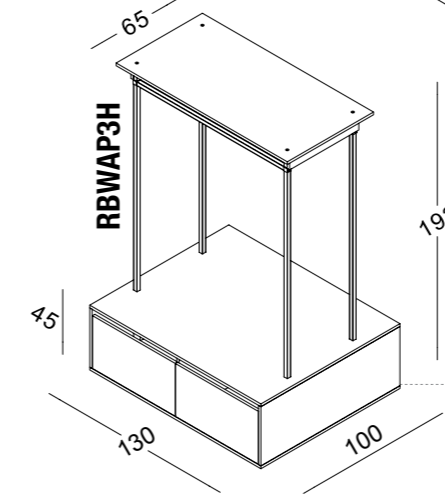

RBWSP6

mensole in metallo
 shelves in metal

RBWSP3

RBWSP7

RBWBCS1

RBWBCS2

RBWBCS1 / RBWBCS2

rivestimento banco cassa, struttura in ferro con pannelli piano, frontale e fianchi in nobilitato
cash counter cover, iron structure with top, frontal and side panels in chipboard

RBWBC1
modulo borse
shopping bag
module

RBWBC2
modulo grucce
hangers bin
module

RBWBC3
modulo pc
pc module

RBWT1

RBWT2

RBWT3

RBWAP1M
mensola per RBWAP1
shelves for RBWAP1

RBWAP2M
mensola per RBWAP2
shelves for RBWAP2

RBWAP4
 mensola inclinata 60° per RBWAP7-8-9
 60° sloping shelf for RBWAP7-8-9

RBWAP5
 mensola inclinata 20° per RBWAP7-8-9
 20° sloping shelf for RBWAP7-8-9

RBWAP8
 isola centro stanza
 middle unit

CHIPBOARD FINISHINGS