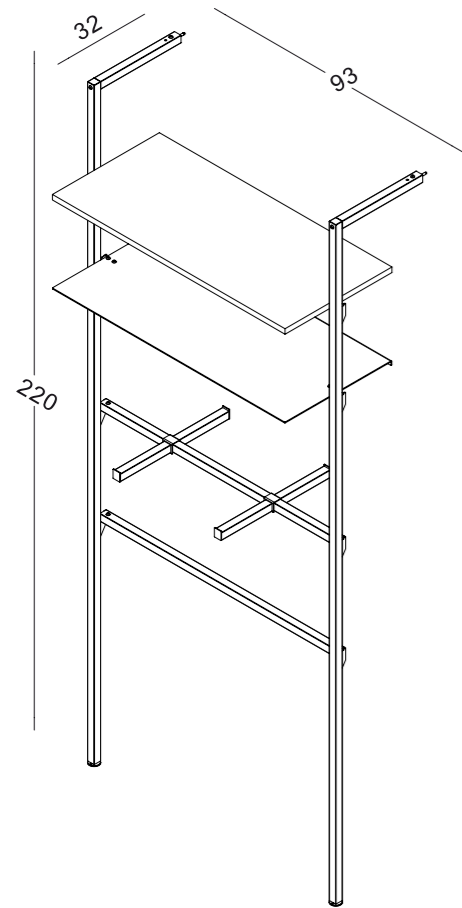

2018

RAINBOW

BRUGNOTTO®
SHOP INTERIORS

RBWM1
 mensola per RBW1-4-C-B
 shelves for RBW1-4-C-B

RBWM3
 mensola per RBW3
 shelves for RBW3

RBWM2
 mensola per RBW2
 shelves for RBW2

RBWSP2
 appenderia frontale in metallo
 da applicare su RBWSP1-4
 frontal hanging bar in metal
 to put on RBWSP1-4

RBWSPM
 montante in metallo con cremagliera posteriore
 metal upright with rack on back

appenderie capo spalla in metallo
 hanging rails in metal

RBWSP1

RBWSP5

mensole in nobilitato
 shelves in chipboard

RBWSP4

RBWSP6

mensole in metallo
 shelves in metal

RBWSP3

RBWSP7

RBWBCS1

RBWBCS2

RBWBCS1 / RBWBCS2

rivestimento banco cassa, struttura in ferro con pannelli piano, frontale e fianchi in nobilitato
cash counter cover, iron structure with top, frontal and side panels in chipboard