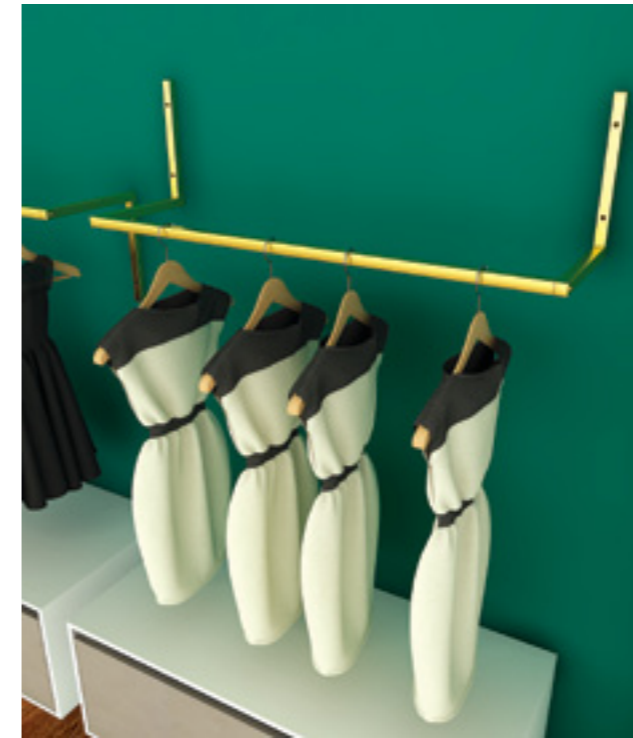

2018

RAINBOW

BRUGNOTTO®
SHOP INTERIORS

RBWM1
 mensola per RBW1-4-C-B
 shelves for RBW1-4-C-B

RBWM3
 mensola per RBW3
 shelves for RBW3

RBWM2
 mensola per RBW2
 shelves for RBW2

RBWSP2
 appenderia frontale in metallo
 da applicare su RBWSP1-4
 frontal hanging bar in metal
 to put on RBWSP1-4

RBWSPM
 montante in metallo con cremagliera posteriore
 metal upright with rack on back

appenderie capo spalla in metallo
 hanging rails in metal

RBWSP1

RBWSP5

mensole in nobilitato
 shelves in chipboard

RBWSP4