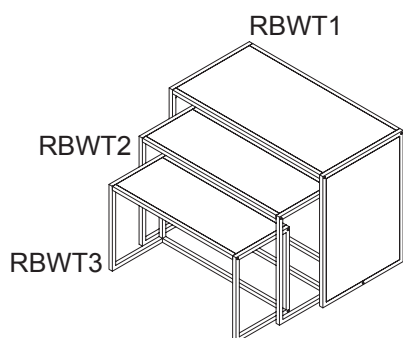

ARTIKEL CODE				
TABLES				
RBWT1/N	<i>Big presentation table. Frame in metal, wooden structure in matt chipboard. L.120xP.60xH.85cm</i>	TO/TB/BO/NO	€ 495,00	
		OL	€ 795,00	
		OS	by request	
RBWT1/L	<i>Big presentation table. Frame in metal, wooden structure in glossy chipboard (WHITE/BLACK). L.120xP.60xH.85cm</i>	TO/TB/BO/NO	€ 555,00	
		OL	€ 855,00	
		OS	by request	
RBWT2/N	<i>Medium presentation table. Frame in metal, top in matt chipboard. L.110xP.40xH.70cm</i>	TO/TB/BO/NO	€ 395,00	
		OL	€ 645,00	
		OS	by request	
RBWT2/L	<i>Medium presentation table. Frame in metal, top in glossy chipboard (WHITE/BLACK). L.110xP.40xH.70cm</i>	TO/TB/BO/NO	€ 420,00	
		OL	€ 670,00	
		OS	by request	
RBWT3/N	<i>Small presentation table. Frame in metal, top in matt chipboard. L.100xP.40xH.55cm</i>	TO/TB/BO/NO	€ 355,00	
		OL	by request	
		OS	by request	
RBWT3/L	<i>Small presentation table. Frame in metal, top in glossy chipboard (WHITE/BLACK). L.100xP.40xH.55cm</i>	TO/TB/BO/NO	€ 375,00	
		OL	by request	
		OS	by request	

WWW.ALBEX.NL

+31 (0)30 - 634 4040

WWW.ALBEX.SHOP

**Showroom:
Voorveste 9 / 3992 DC Houten (Utrecht)**