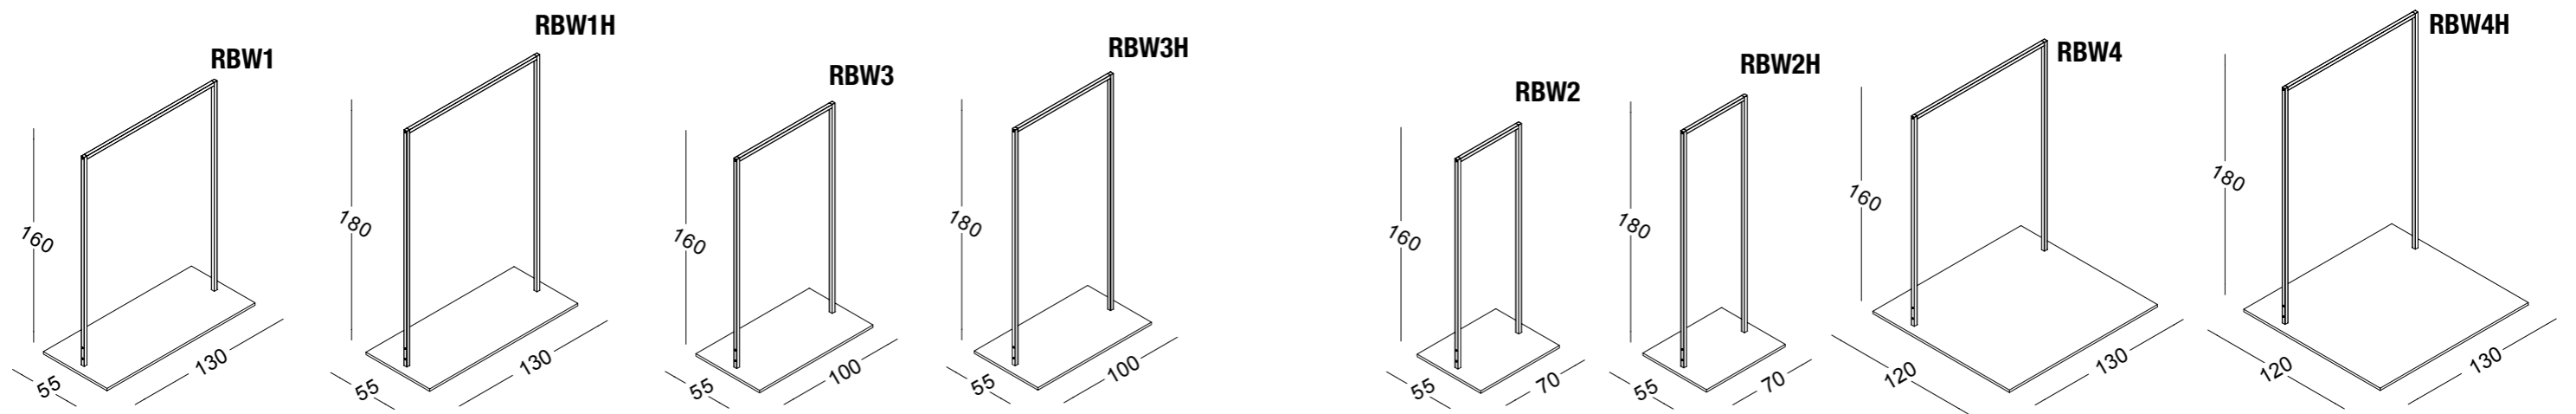

2018

RAINBOW

BRUGNOTTO®
SHOP INTERIORS

RBWM1
 mensola per RBW1-4-C-B
 shelves for RBW1-4-C-B

RBWM3
 mensola per RBW3
 shelves for RBW3

RBWM2
 mensola per RBW2
 shelves for RBW2

RBWSP2
 appenderia frontale in metallo
 da applicare su RBWSP1-4
 frontal hanging bar in metal
 to put on RBWSP1-4