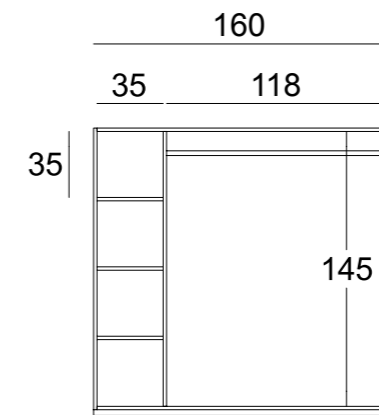

colonna ripiani a destra
shelves column on right