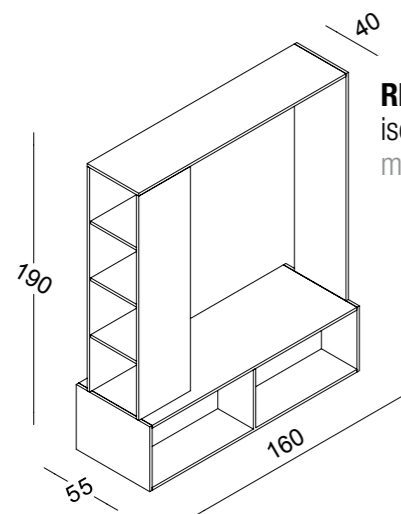

RBWSP6

mensole in metallo
 shelves in metal

RBWSP3

RBWSP7

RBWBCS1

RBWBCS2

RBWBCS1 / RBWBCS2

rivestimento banco cassa, struttura in ferro con pannelli piano, frontale e fianchi in nobilitato
cash counter cover, iron structure with top, frontal and side panels in chipboard

con 4 cassetti
with 4 drawers

RBWAP9DX

colonna ripiani a destra
shelves column on right

RBWAP2
 accessorio blister per RBWAP7-8-9
 blister accessory for RBWAP7-8-9

RBWAP3
 casellario cravatte per RBWAP7-8-9
 tie holder for RBWAP7-8-9

RBWAP4
 mensola inclinata 60° per RBWAP7-8-9
 60° sloping shelf for RBWAP7-8-9

RBWAP5
 mensola inclinata 20° per RBWAP7-8-9
 20° sloping shelf for RBWAP7-8-9

RBWAP8
 isola centro stanza
 middle unit

CHIPBOARD FINISHINGS