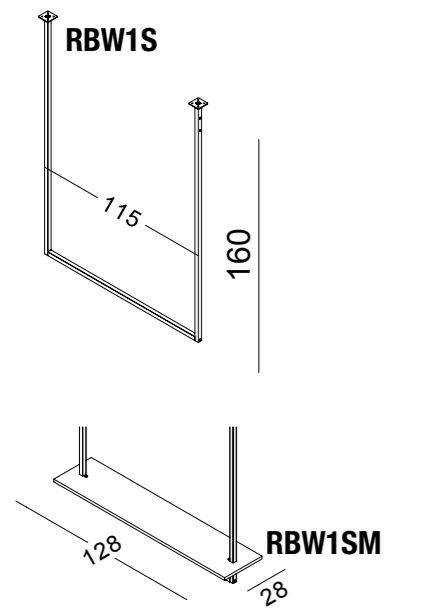

2018

RAINBOW

BRUGNOTTO®
SHOP INTERIORS

RBWM1
 mensola per RBW1-4-C-B
 shelves for RBW1-4-C-B

RBWM3
 mensola per RBW3
 shelves for RBW3

RBWM2
 mensola per RBW2
 shelves for RBW2

RBWSP2
 appenderia frontale in metallo
 da applicare su RBWSP1-4
 frontal hanging bar in metal
 to put on RBWSP1-4