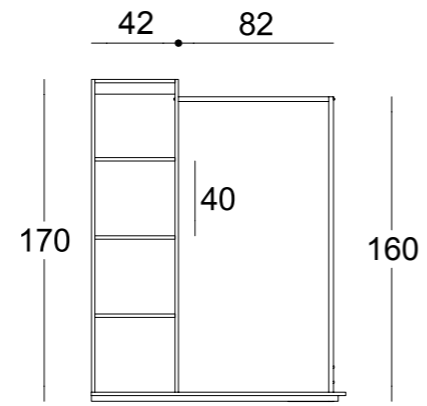

RBWSP6

mensole in metallo
 shelves in metal

RBWSP3

RBWSP7

RBWBCS1

RBWBCS2

RBWBCS1 / RBWBCS2

rivestimento banco cassa, struttura in ferro con pannelli piano, frontale e fianchi in nobilitato
cash counter cover, iron structure with top, frontal and side panels in chipboard

RBWBC1
modulo borse
shopping bag
module

RBWBC2
modulo grucce
hangers bin
module

RBWBC3
modulo pc
pc module

RBWT1

RBWT2

RBWT3

RBWAP1M
mensola per RBWAP1
shelves for RBWAP1

RBWAP2M
mensola per RBWAP2
shelves for RBWAP2