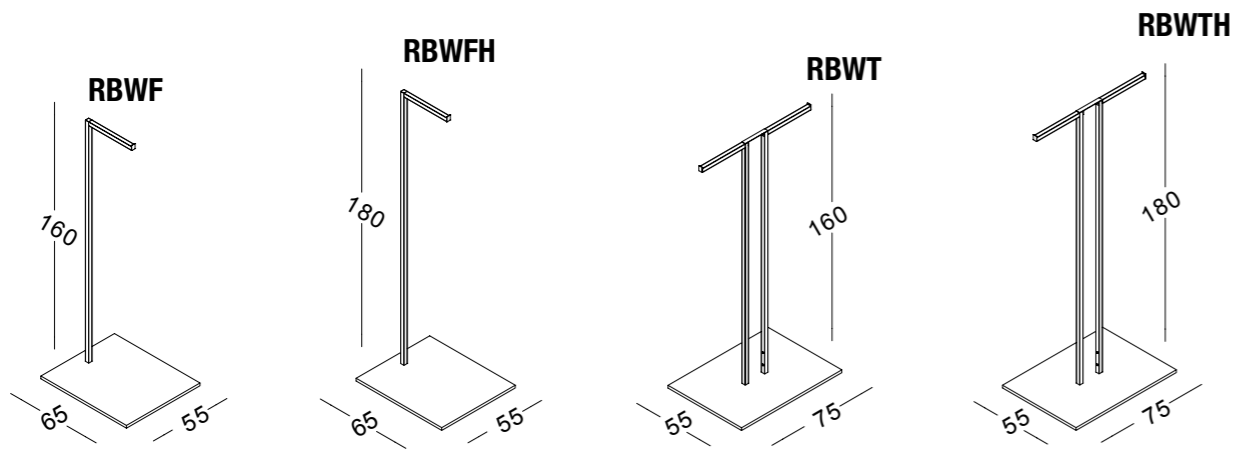

2018

RAINBOW

BRUGNOTTO®
SHOP INTERIORS

RBWM1
 mensola per RBW1-4-C-B
 shelves for RBW1-4-C-B

RBWM3
 mensola per RBW3
 shelves for RBW3

RBWM2
 mensola per RBW2
 shelves for RBW2

RBWSP2
 appenderia frontale in metallo
 da applicare su RBWSP1-4
 frontal hanging bar in metal
 to put on RBWSP1-4

RBWSPM
 montante in metallo con cremagliera posteriore
 metal upright with rack on back

appenderie capo spalla in metallo
 hanging rails in metal

RBWSP1

RBWSP5

mensole in nobilitato
 shelves in chipboard

RBWSP4