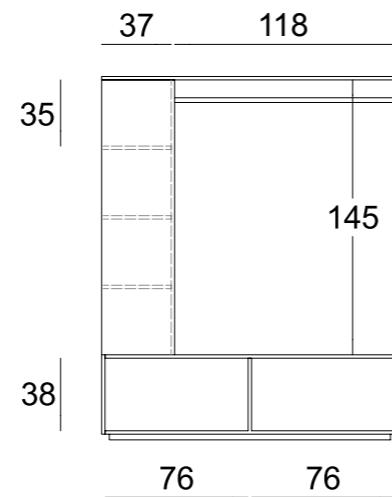

RBWAP4
 mensola inclinata 60° per RBWAP7-8-9
 60° sloping shelf for RBWAP7-8-9

RBWAP5
 mensola inclinata 20° per RBWAP7-8-9
 20° sloping shelf for RBWAP7-8-9

RBWAP8
 isola centro stanza
 middle unit

CHIPBOARD FINISHINGS