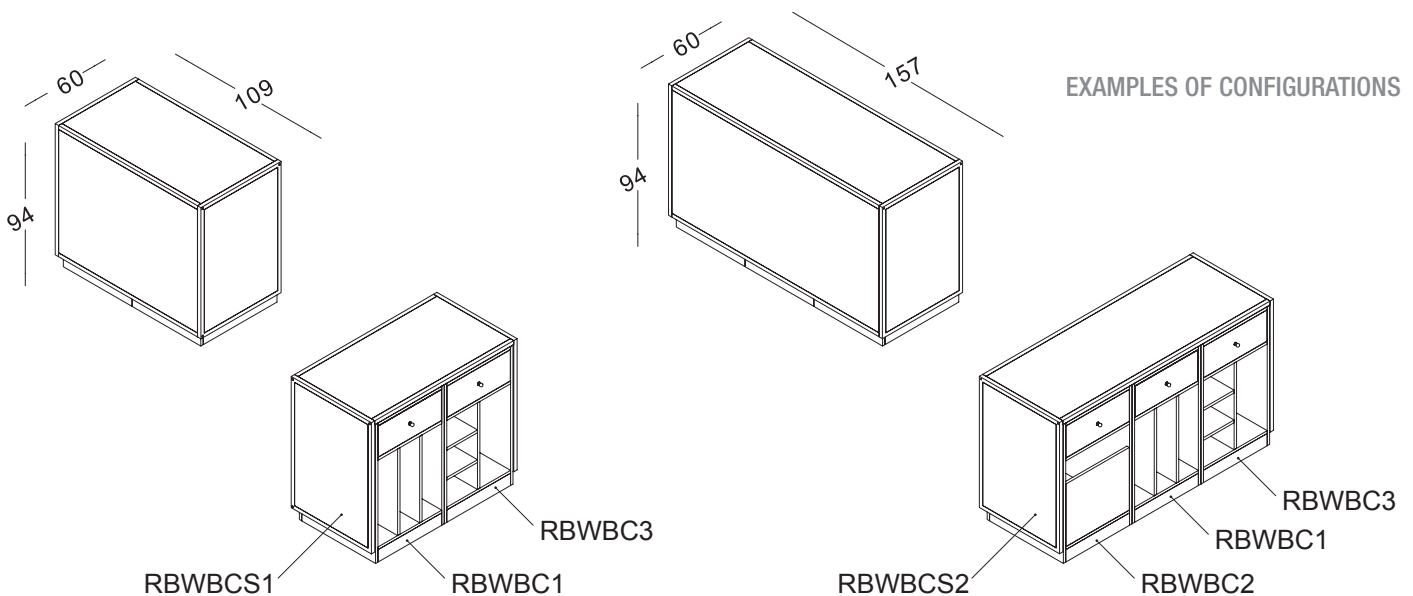

ARTIKEL CODE				
CASH COUNTERS				
RBWBCS1/N	Cash counter cover. Frame in metal, wooden structure in matt chipboard. L.109xP.60xH.85cm	TO/TB/BO/NO	€ 560,00	
		OL	€ 940,00	
		OS	€ 1050,00	
RBWBCS1/L	Cash counter cover. Frame in metal, wooden structure in glossy chipboard (WHITE/BLACK). L.109xP.60xH.85cm	TO/TB/BO/NO	€ 620,00	
		OL	€ 1000,00	
		OS	€ 1110,00	
RBWBCS2/N	Cash counter cover. Frame in metal, wooden structure in matt chipboard panel. L.157xP.60xH.85cm	TO/TB/BO/NO	€ 660,00	
		OL	€ 1100,00	
		OS	€ 1300,00	
RBWBCS2/L	Cash counter cover. Frame in metal, wooden structure in glossy chipboard (WHITE/BLACK). L.157xP.60xH.85cm	TO/TB/BO/NO	€ 740,00	
		OL	€ 1180,00	
		OS	€ 1380,00	
RBWBC1	Module for cash counter with drawer and shopping bag storage spaces, in matt chipboard. L.51xP.57xH.90cm		€ 320,00	
RBWBC2	Module for cash counter with drawer and coat hanger waste, in matt chipboard. L.51xP.57xH.90cm		€ 370,00	
RBWBC3	Module for cash counter with drawer and repositionable shelves, in matt chipboard. L.51xP.57xH.90cm		€ 320,00