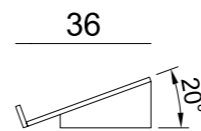

RBWAP4
 mensola inclinata 60° per RBWAP7-8-9
 60° sloping shelf for RBWAP7-8-9

RBWAP5
 mensola inclinata 20° per RBWAP7-8-9
 20° sloping shelf for RBWAP7-8-9

RBWAP8
 isola centro stanza
 middle unit

CHIPBOARD FINISHINGS